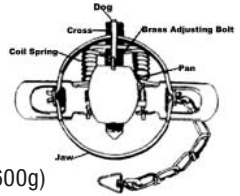

## JAW

- Manufactured in Australia
- Replacement springs available

<b>TRAPS</b>	Dingo Steel (2.5kg)
<b>TRAPR</b>	Dingo Rubber Covered (2.5kg)

## COIL SPRING W/- RUBBER JAW

- Manufactured Overseas
- RSPCA Approved

<b>D1½</b>	Round No. 1½ Rabbits & Ferral Cats etc (600g)
<b>D4COIL</b>	Square No. 4 Dingo, Foxes etc (1.2kg)