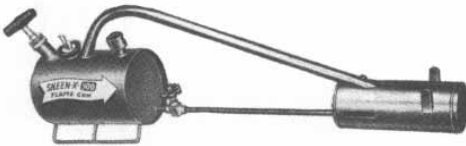

### CHAPIN POLY HAND SPRAYER

An industrial, heavy duty, poly sprayer that is ideal for corrosive type liquid and most commercial applications including carpet, pest and concrete.

- Impact resistant poly tank
- Polyethylene pump
- Viton seals
- Braided Hose
- 450mm land and fan nozzle
- Pressure relief valve
- Padded strap

## X300 PNEUMATIC FLAME GUN

- Sterilise seed beds, clear ground weeds, pests and bacteria
- 1090°C core temperature
- Operates on kerosene fuel and produces a 12-15" flame

- X300** Pneumatic Flame Gun (7kg)