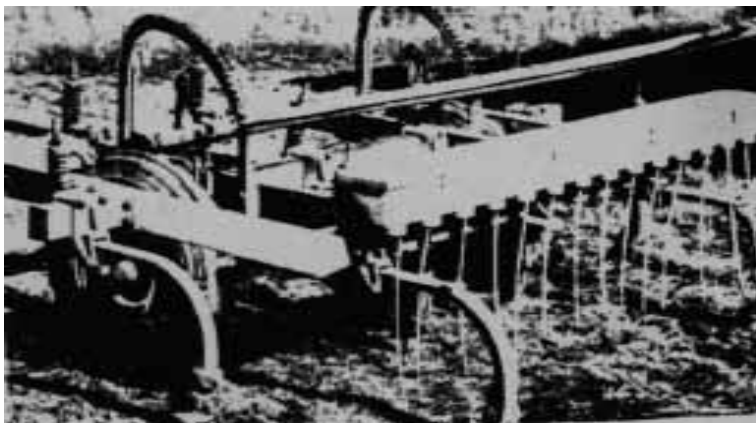

### 1001B      **PRECISION SINGLE ROW SEEDER**

- Precision planting of most vegetable seeds
- Includes 6 plates - corn, pea, carrot, bean, radish and beet.
- Weight 5kg (no fertilizer attachment)

**1500**      Fertilizer Attachment

- 18102**      Carrot Seed Plate (Uniform)
- 18103**      Bean Seed Plate 3½" (88mm)
- 18104**      Pea Seed Plate 3" (73mm)
- 18100**      Corn Seed Plate 8½" (220mm)
- 18105**      Beets Seed Plate 3½" (88mm)
- 18109**      Cauliflower Seed Plate (25mm)
- 18110**      Cucumber Seed Plate 8½" (220mm)
- 18111**      Lima Bean Seed Plate 12" (293mm)
- 18112**      Popcorn Seed Plate 8½" (220mm)
- 18101**      Radish Seed Plate 3" (73mm)
- 18108**      Carrot Light Seed Plate (Uniform)
- 18106**      Blank Plate

### PASTURE 'C' SEEDER

A versatile, practical and low maintenance seeder suitable for all types of terrains. Sows a large range of seeds including lucerne, clover, phalaris, rye grass, rhodes grass, mixed seed and grain sorghum with the ability to use individual settings. The pasture seeder is not land wheel driven and can be mounted onto tractors, scarifiers, chisel ploughs, disc ploughs, carryalls, 4-wheel drives and utilities.