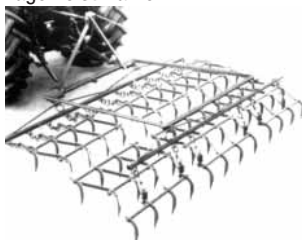

MURRAY HARROWS

STUMP JUMP SECTION

Each section covers 2'10" (0.864m)

Tines are 230mm long

8020 Per Section (41kg)

108009 Replacement Stump Jump Harrow Point

STUMP JUMP DRAG SETS

With steel drawbar

CODE	SECTION	WEIGHT	DRAWBAR ONLY
8020-2	2	100kg	8021
8020-3	3	140kg	8022
8020-4	4	190kg	8023
8020-5	5	230kg	8024
8020-6	6	270kg	8025

STUMP JUMP LIFTING SETS

With steel drawbar, spreader lifting bar, and 3pt linkage hoist frame

CODE	SECTION	WEIGHT
8028	2	150kg
8029	3	190kg
8030	4	230kg
8031	5	270kg

DIAMOND SECTION

Each section covers 3'4" (1.016m)

4020 Per Section (30kg)

104014 Replacement Diamond Harrow Point (350g)

DIAMOND DRAG SETS